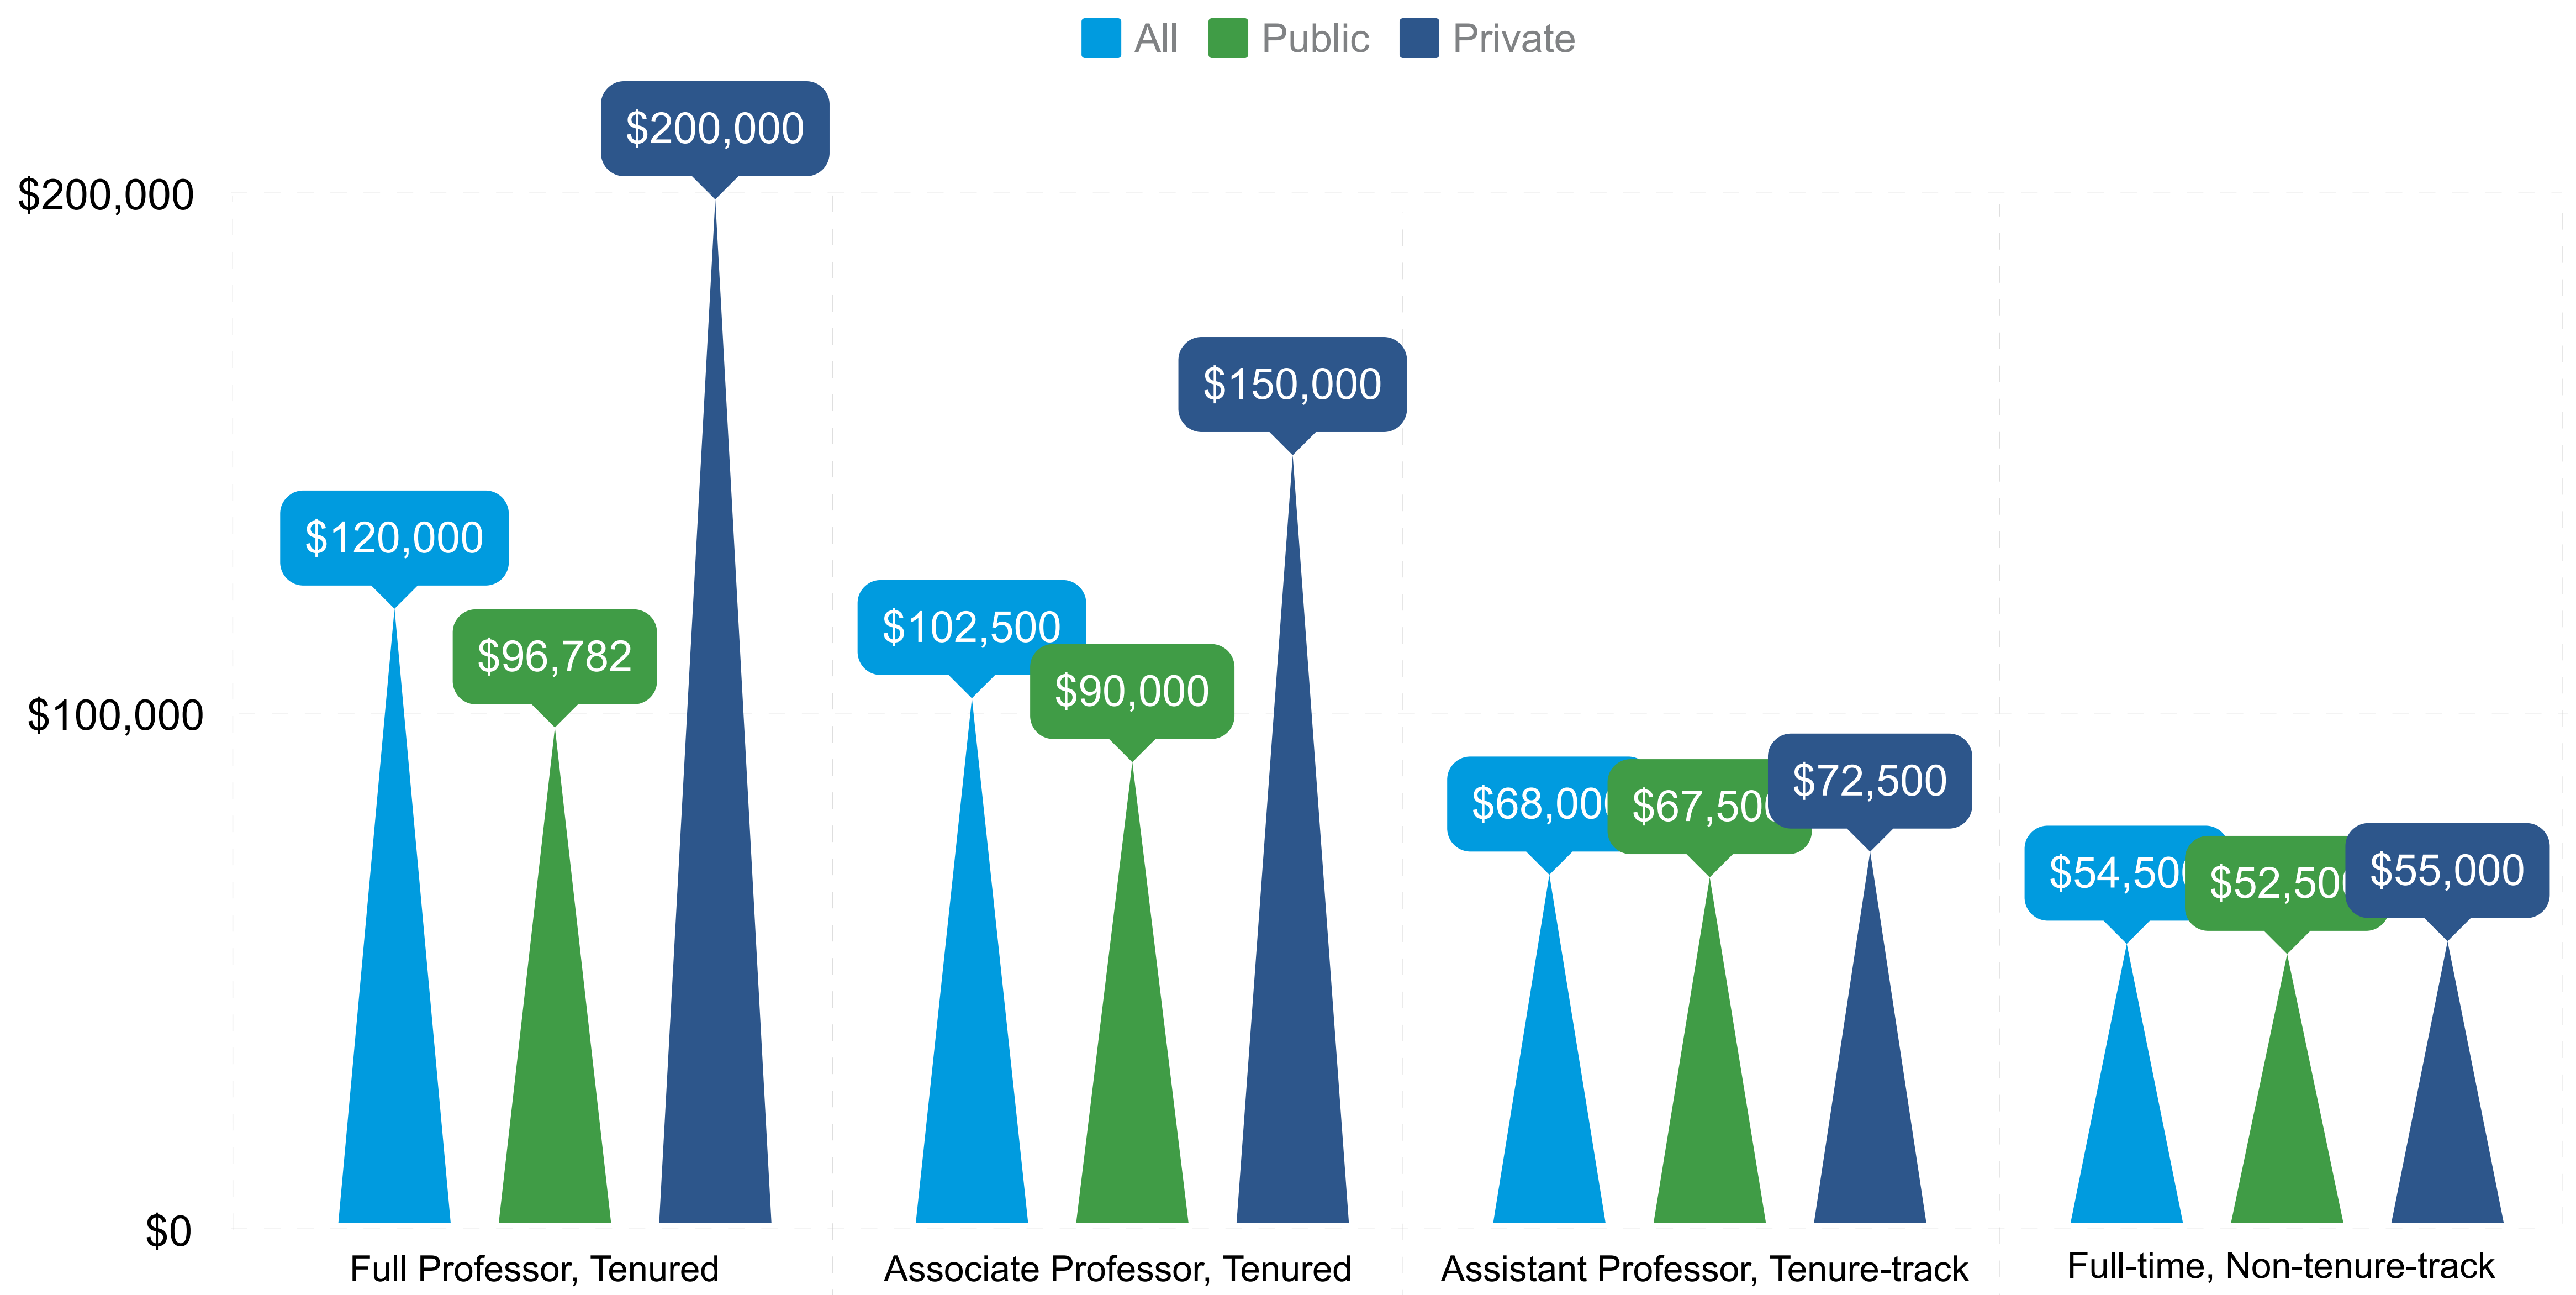

# New Hire Salaries

## Median New Hire Salaries by Faculty Rank 2016-17

## Median New Hire Salaries by Institution Type 2016-17

Assistant Professor, tenure-track

Full-time, Non-tenure track

The data presented here are from the 2016-17 APSA Departmental Survey. The 2016-17 APSA Departmental Survey was administered to 1,233 departments at 4-year colleges and universities offering degrees and courses in Political Science and Government in the United States. 367 departments responded to the survey for an overall response rate of 29.8%.