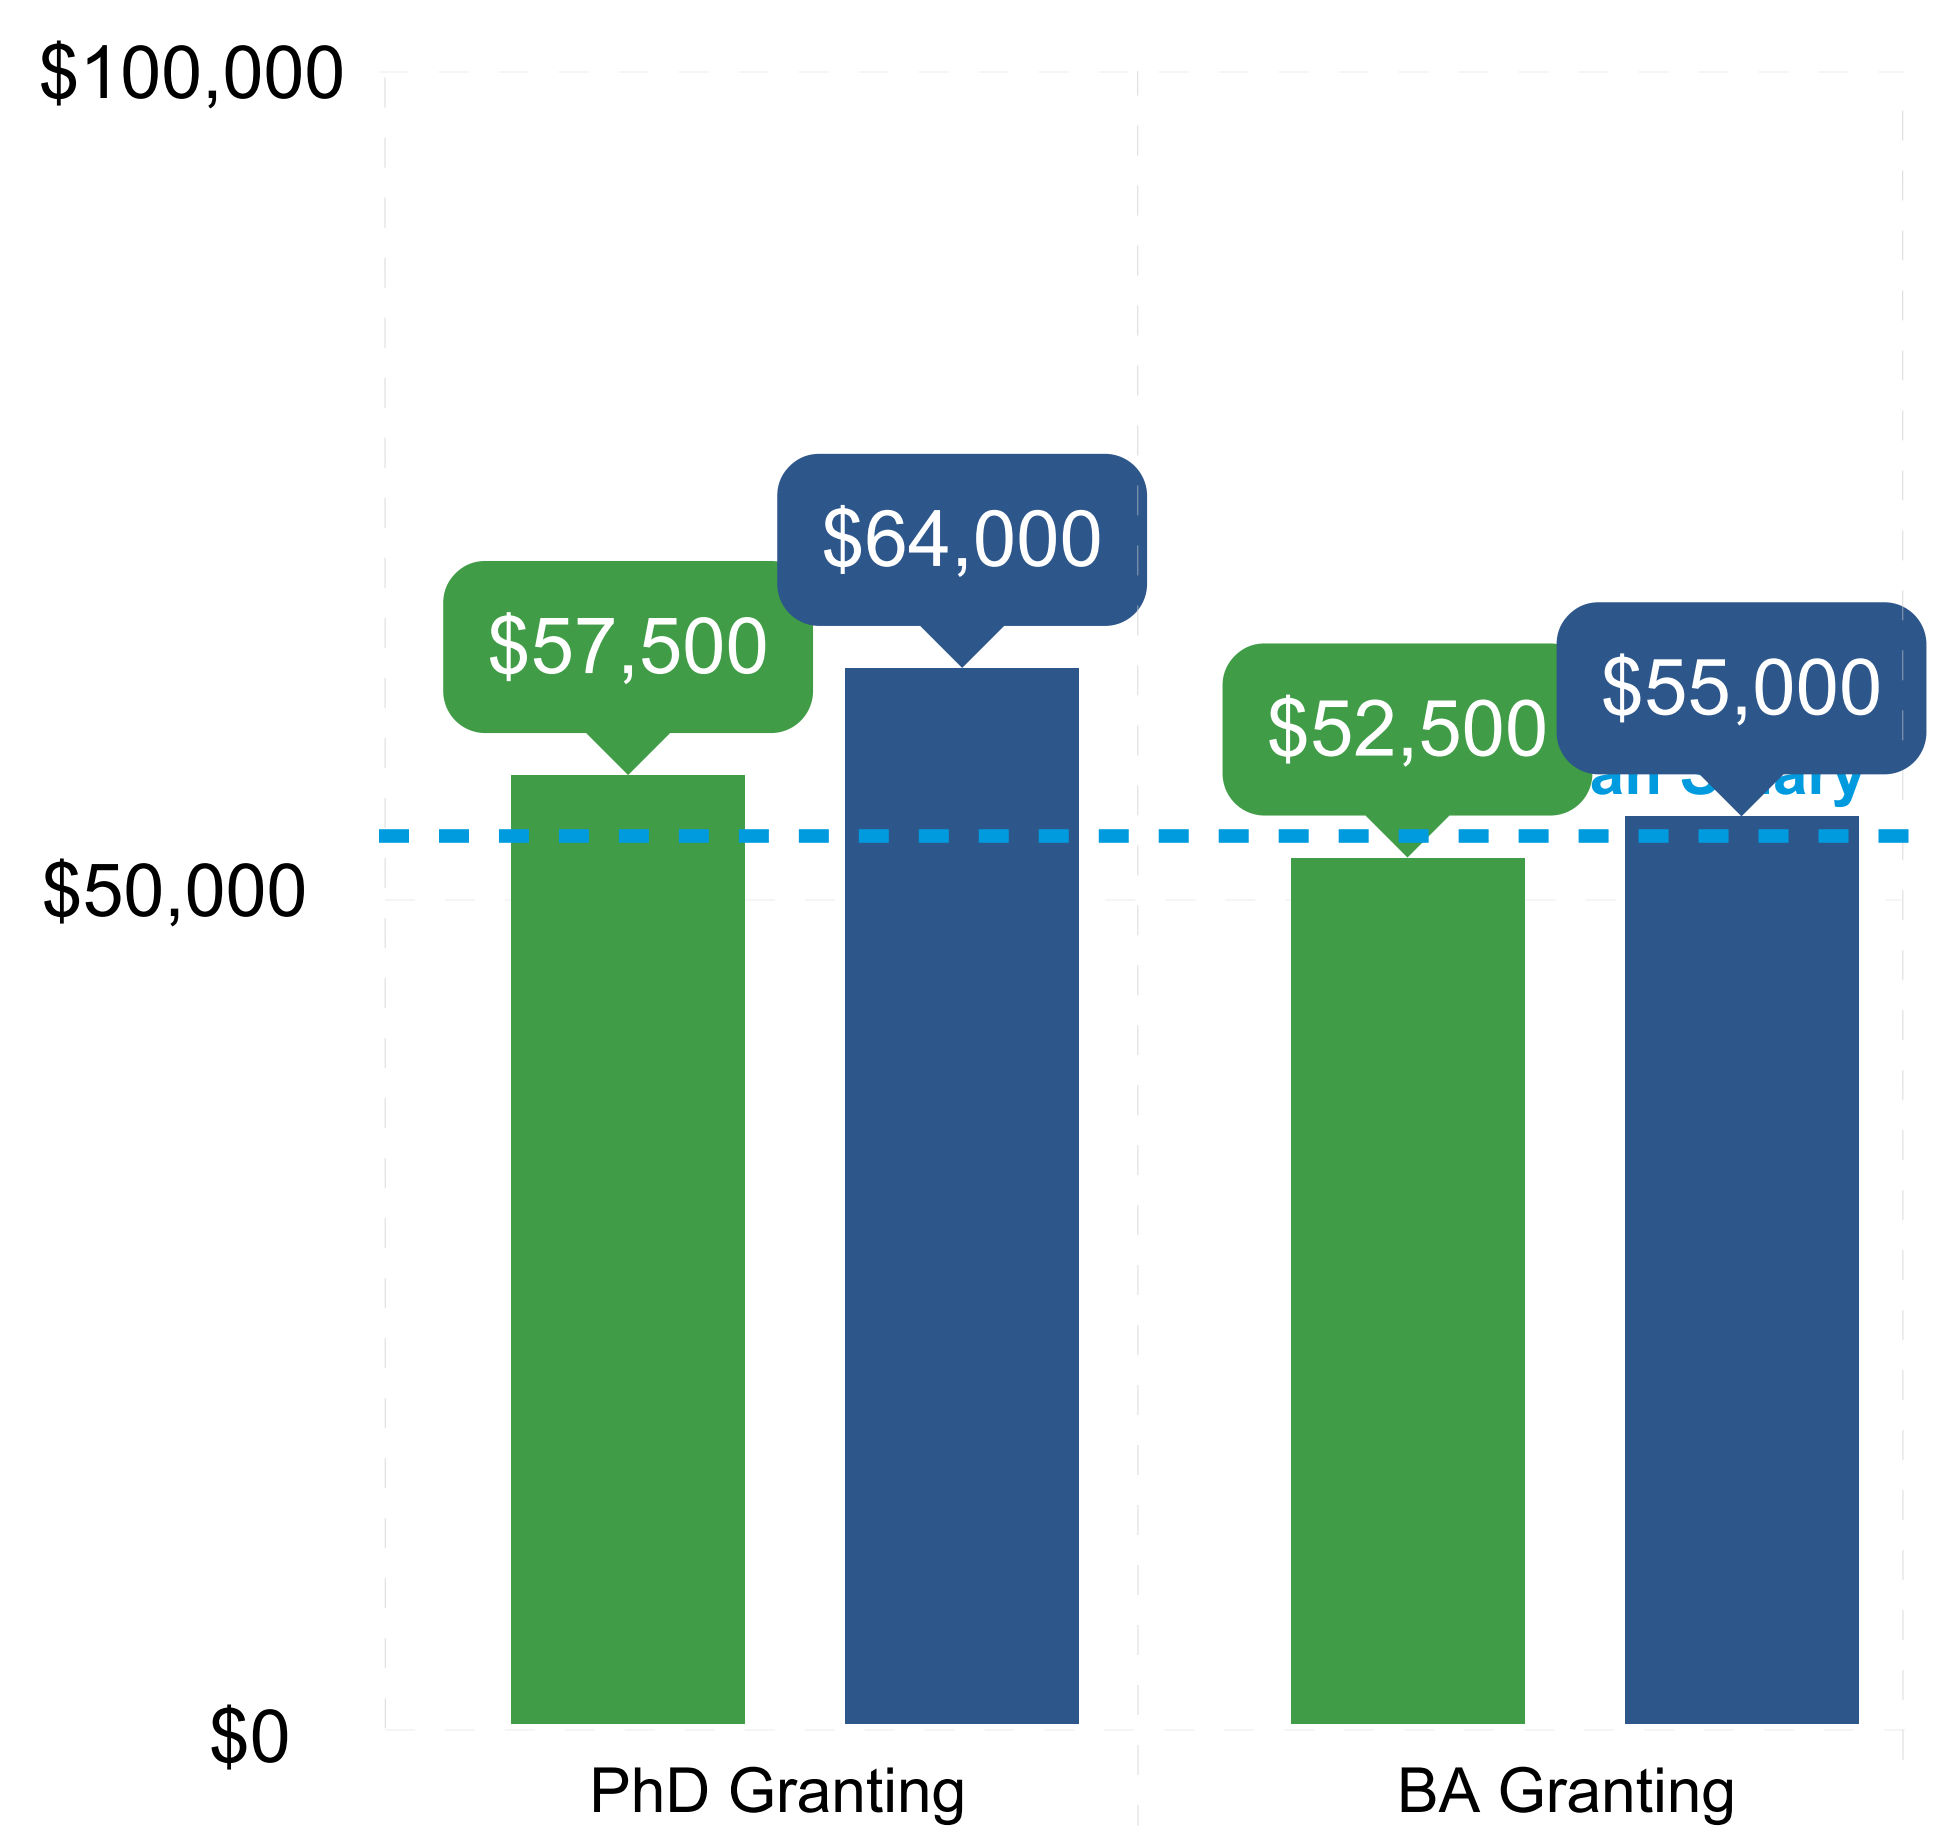

## Median New Hire Salaries by Faculty Rank 2016-17

## Median New Hire Salaries by Institution Type 2016-17

Assistant Professor, tenure-track

Full-time, Non-tenure track

The data presented here are from the 2016-17 APSA Departmental Survey. The 2016-17 APSA Departmental Survey was administered to 1,233 departments at 4-year colleges and universities offering degrees and courses in Political Science and Government in the United States. 367 departments responded to the survey for an overall response rate of 29.8%.