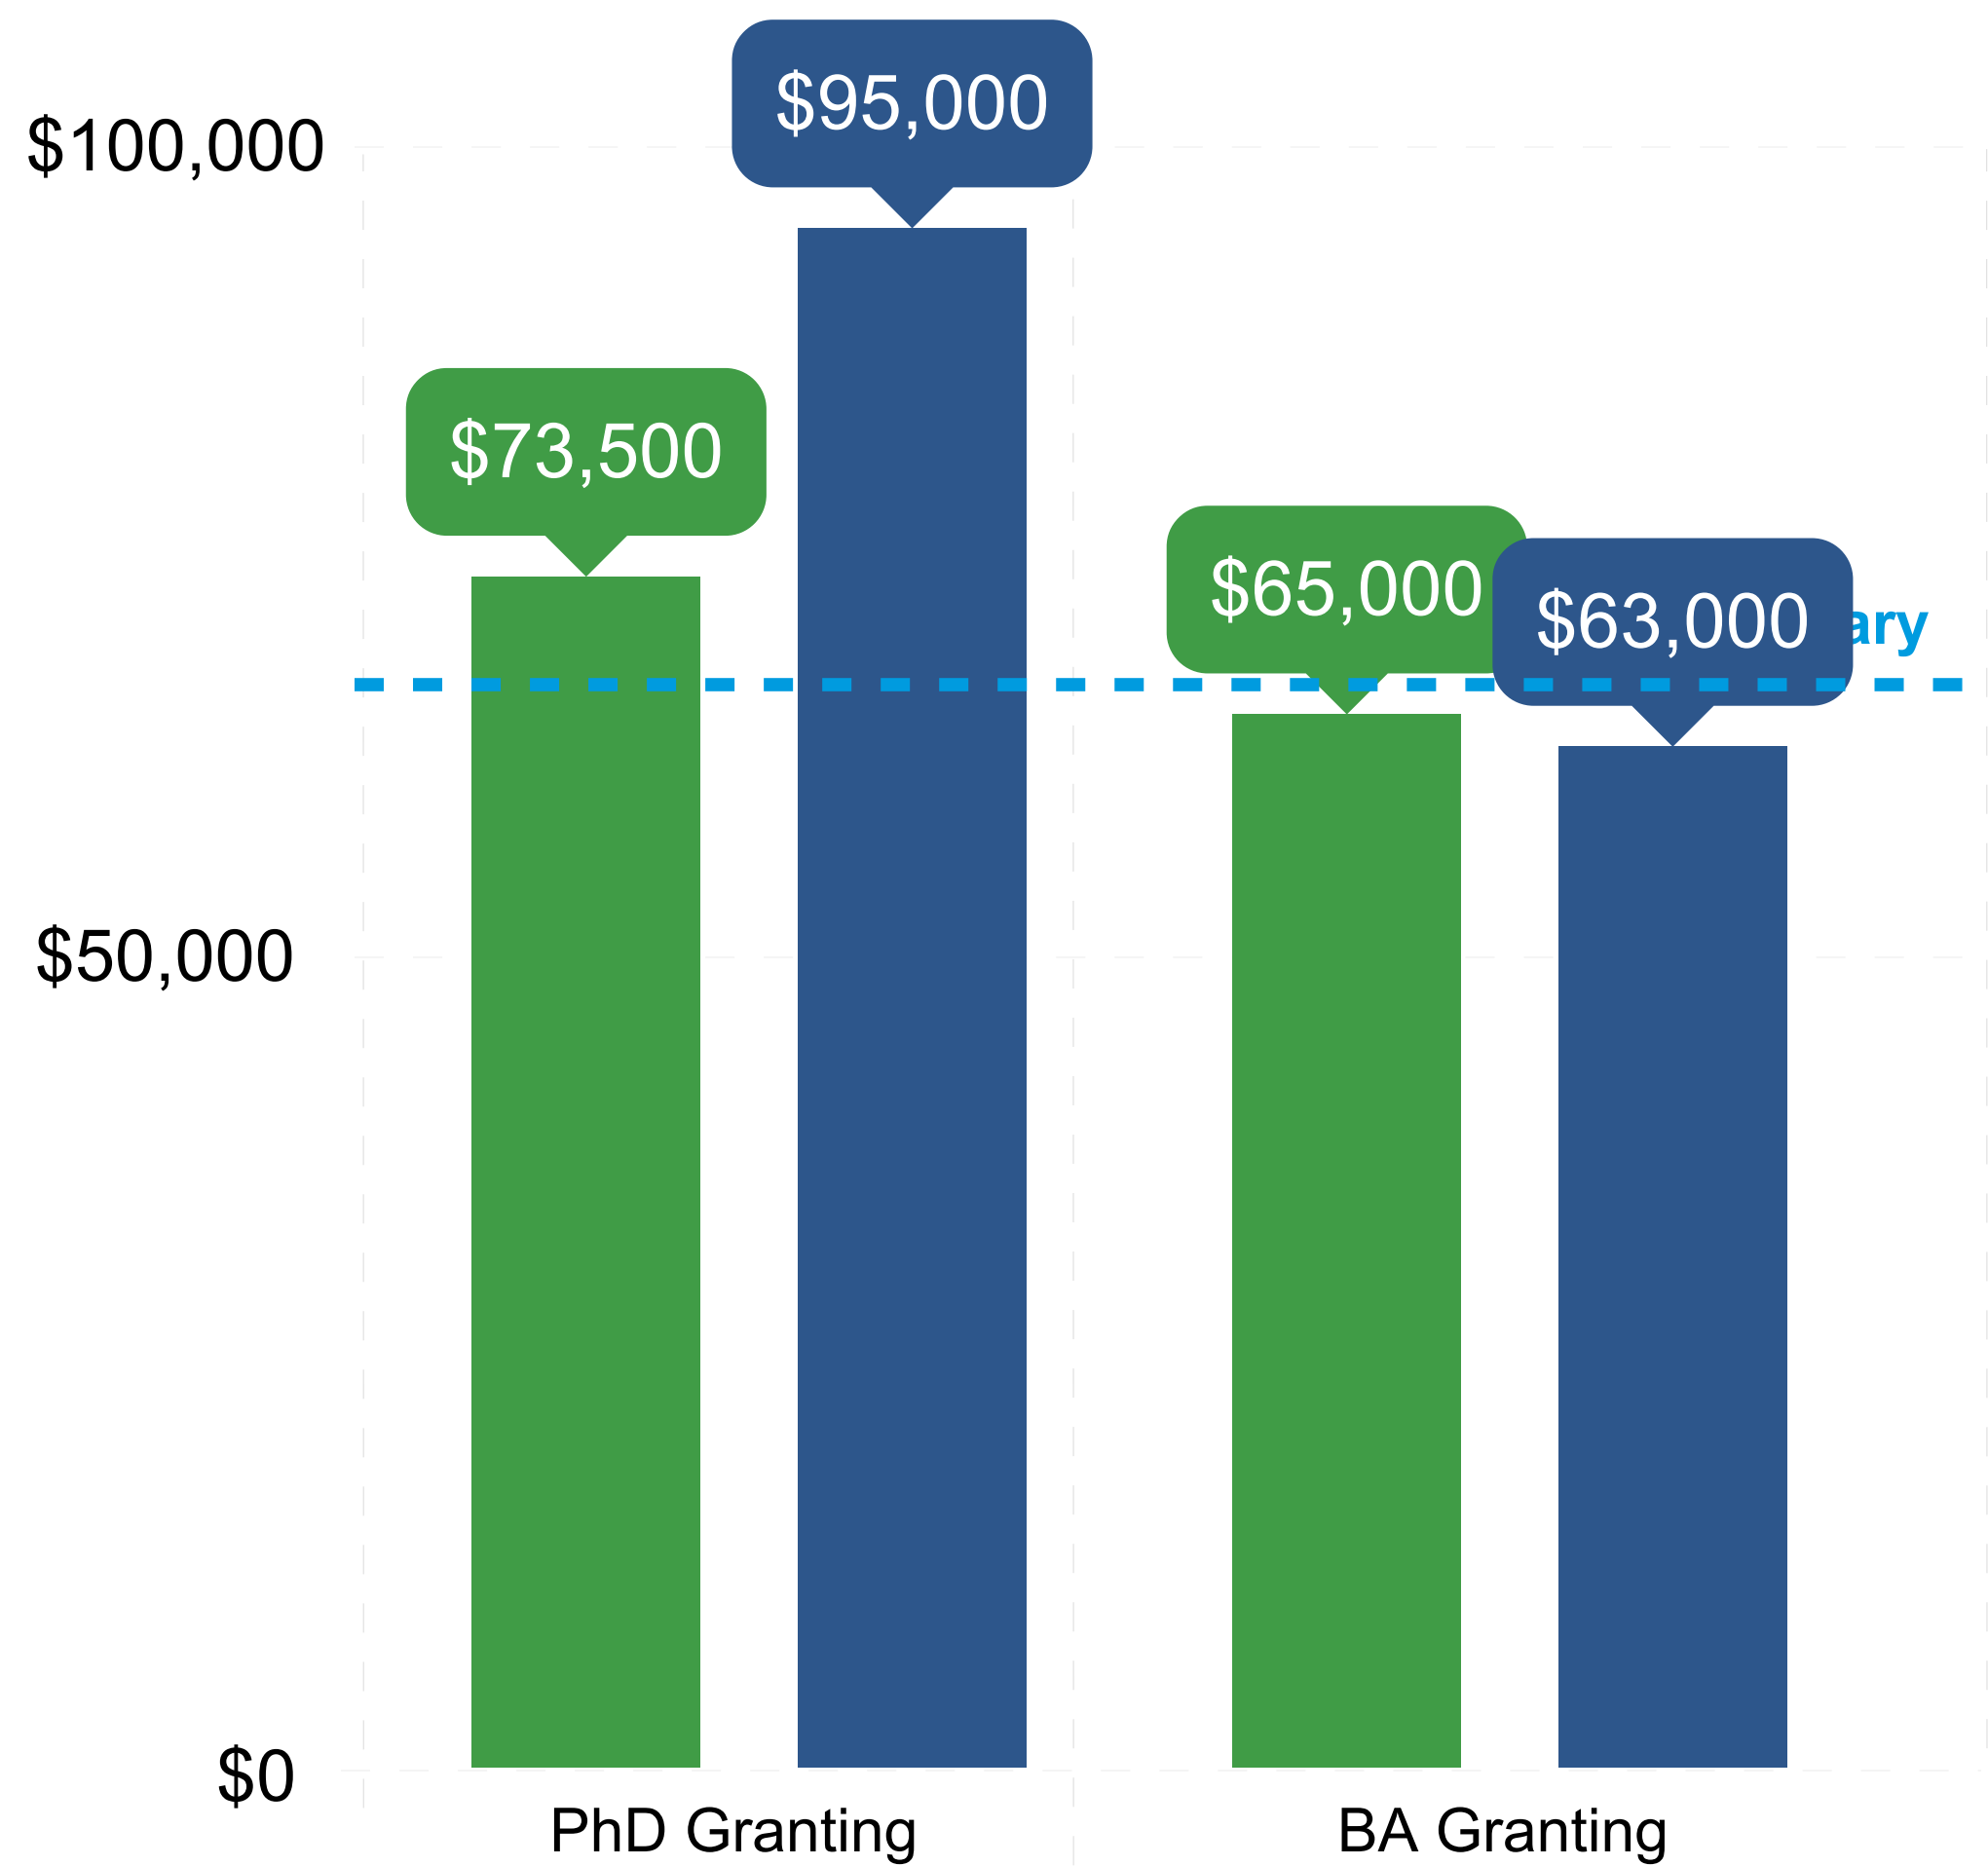

# New Hire Salaries

## Median New Hire Salaries by Faculty Rank 2016-17

## Median New Hire Salaries by Institution Type 2016-17

Assistant Professor, tenure-track

Full-time, Non-tenure track

The data presented here are from the 2016-17 APSA Departmental Survey. The 2016-17 APSA Departmental Survey was administered to 1,233 departments at 4-year colleges and universities offering degrees and courses in Political Science and Government in the United States. 367 departments responded to the survey for an overall response rate of 29.8%.